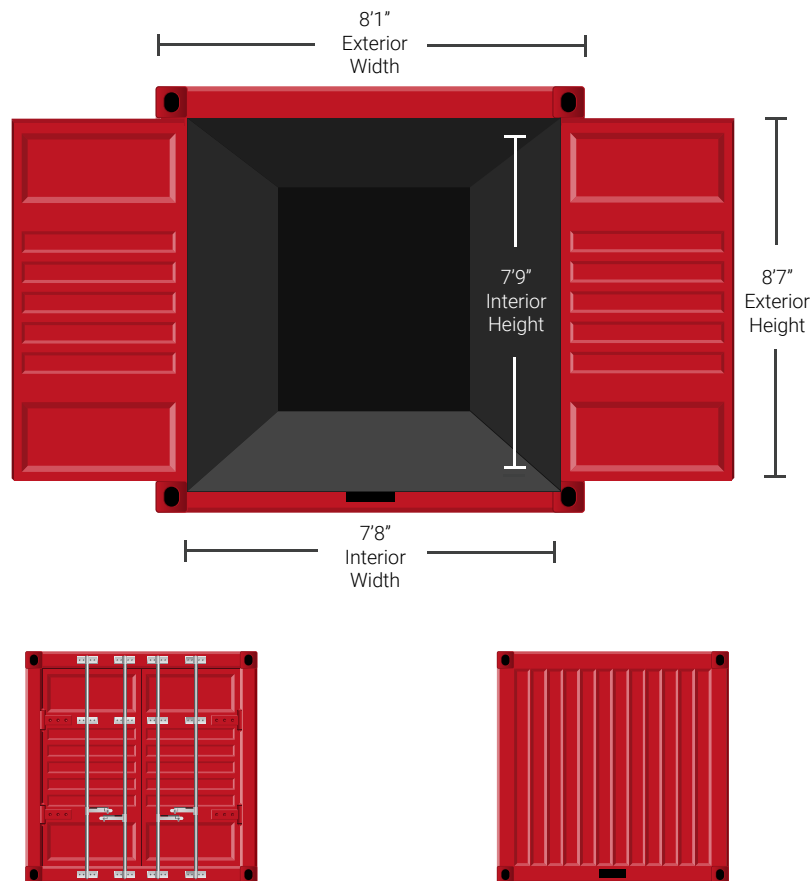

GROUND LEVEL STORAGE

40' GROUND LEVEL STORAGE CONTAINER

EXTERIOR			INTERIOR			DOOR OPENING	
LENGTH	WIDTH	HEIGHT	LENGTH	WIDTH	HEIGHT	WIDTH	HEIGHT
40'-0"	8'-1"	8' 7"	39' 5"	7'-8"	7'-9"	7'8"	7'5"

20' GROUND LEVEL STORAGE CONTAINER

EXTERIOR			INTERIOR			DOOR OPENING	
LENGTH	WIDTH	HEIGHT	LENGTH	WIDTH	HEIGHT	WIDTH	HEIGHT
20'-0"	8'-1"	8' 7"	19' 3"	7'-8"	7'-9"	7'8"	7'5"

GROUND LEVEL STORAGE

Data provided for illustrative purposes only. Actual equipment in use varies by carrier and manufacturer. This is only a guide and should not be used as a definitive reference for dock planning.