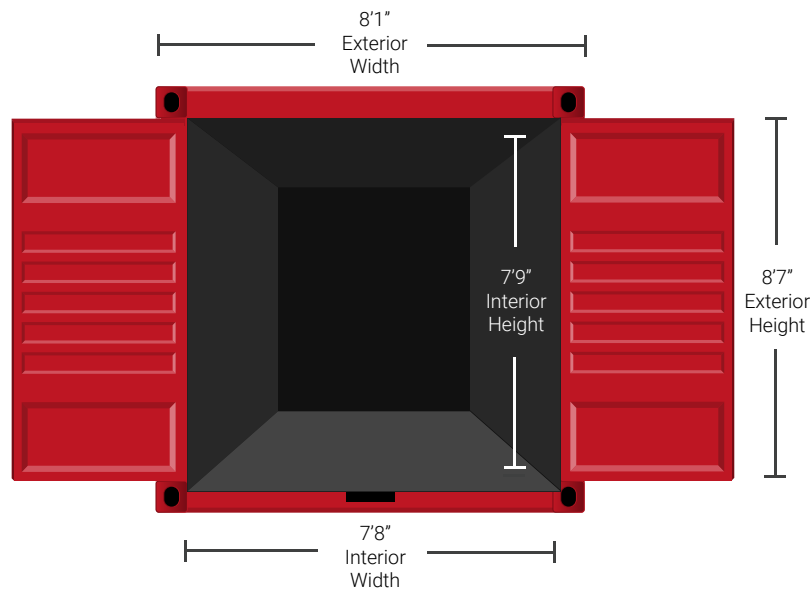

Meisler

EVANSVILLE, IN · LOUISVILLE, KY · ST. LOUIS, MO
MEMPHIS, TN · NASHVILLE, TN

TRAILER RENTALS

GROUND LEVEL STORAGE

Data provided for illustrative purposes only. Actual equipment in use varies by carrier and manufacturer. This is only a guide and should not be used as a definitive reference for dock planning.

For more information on rentals contact us at:

www.meislertrailerrental.com

(812) 425-5741

info@meislertrailerrental.com