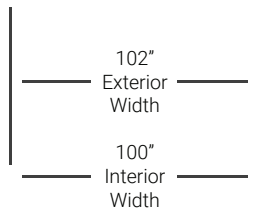

Meisler

EVANSVILLE, IN · LOUISVILLE, KY · ST. LOUIS, MO
MEMPHIS, TN · NASHVILLE, TN

TRAILER RENTALS

DRY VAN SEMI TRAILER RENTALS

SWING DOOR

110"
Interior
Height

Door Opening
98" x 110"